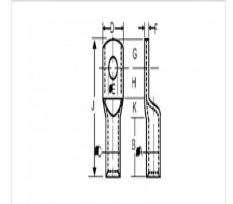

**HEAT SHRINKABLE CABLE JOINT  
TERMINATIONS KITS FOR 3.3 KV  
(E/EU) 6.6KV (E) H.T. XLPE CABLES  
FOR SINGLE CORE STRAIGHTS END  
TERMINATIONS**

		STRAIGHT THROUGH JOINTS		
Cable Size SQ mm <sup>2</sup>	Product Code	Unit price		
16-50	ASV-1536	9650		
70-120	ASV-1537	10806		
150-225	ASV-1538	11445		
240-400	ASV-1539	13215		
500-630	ASV-1540	15575		
1000	ASV-1541	17525		