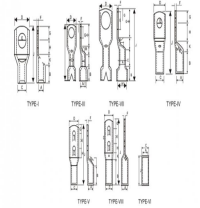

**HEAT SHRINKABLE CABLE JOINT
TERMINATIONS KITS FOR 1.1 KVL.T.
XLPE/PVC PILC -1 TO 4 CORE CABLE
INDOOR/OUTDOOR END
TERMINATIONS**

		UNIT PRICE(RS.P.)	
Cable Size SQ mm2	Product Code	Single Core	3/3.5/4/Core
4-16	AST-011	-	1250
25-50	AST-012	345	1790
70-150	AST-013	465	1940
185-300	AST-014	750	2350
400-500	AST-015	1265	2990
630-800	AST-016	1245	3500
1000	AST-017	2170	-